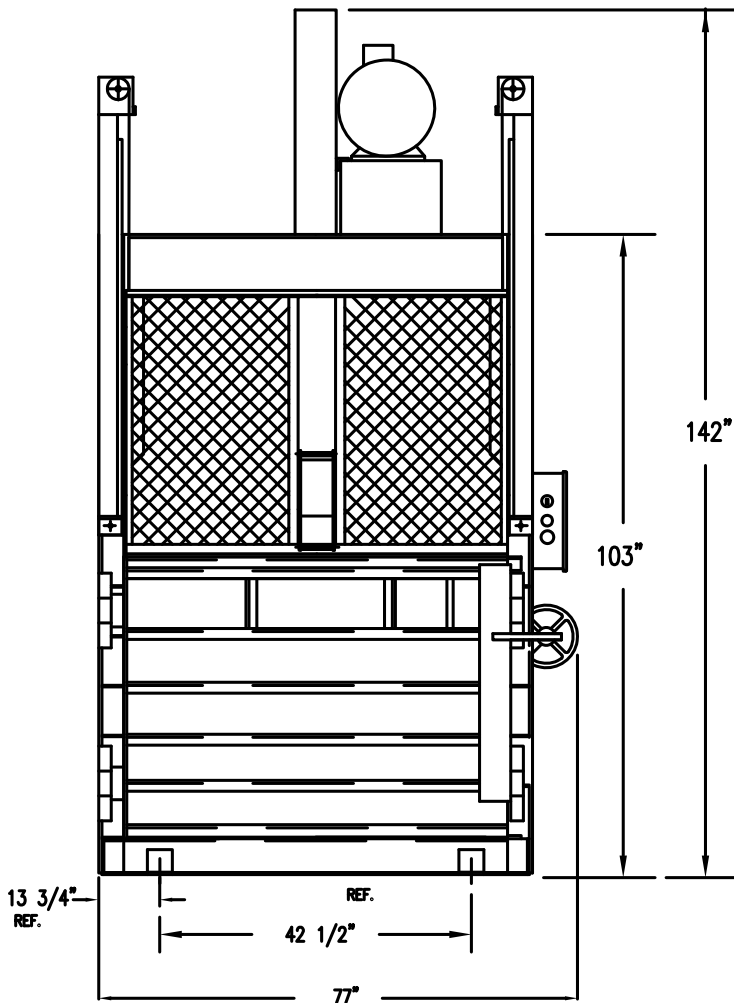

PTR BALER & COMPACTOR

NOT TO SCALE
 ALL DIMENSIONS FOR
 REFERENCE ONLY. ACTUAL
 MEASUREMENTS MAY VARY SLIGHTLY.

STANDARD COLOR: BALER GREEN 13-793

FRONT VIEW

SIDE VIEW

7/3/95