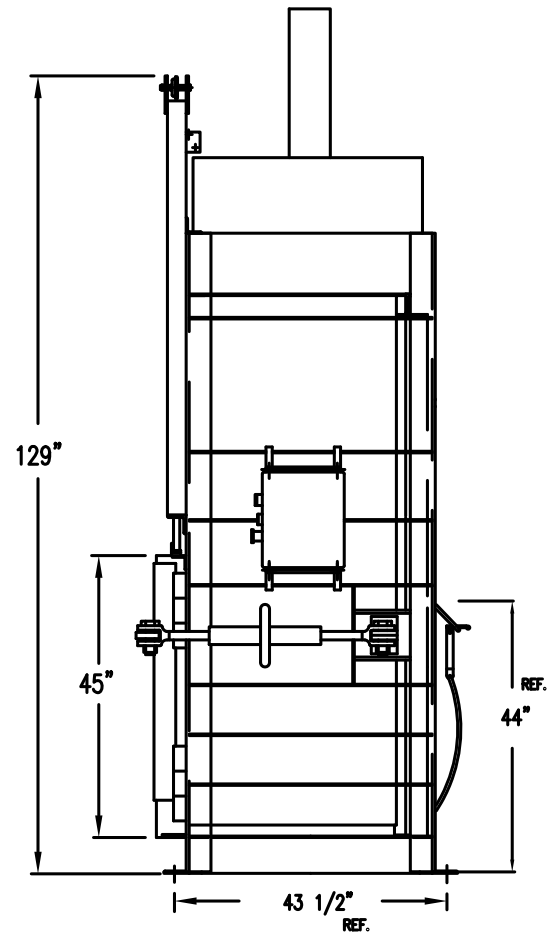

PTR BALER & COMPACTOR

NOT TO SCALE
 ALL DIMENSIONS FOR
 REFERENCE ONLY. ACTUAL
 MEASUREMENTS MAY VARY SLIGHTLY.

STANDARD COLOR: BALER GREEN 13-793

FRONT VIEW

SIDE VIEW

7/3/95