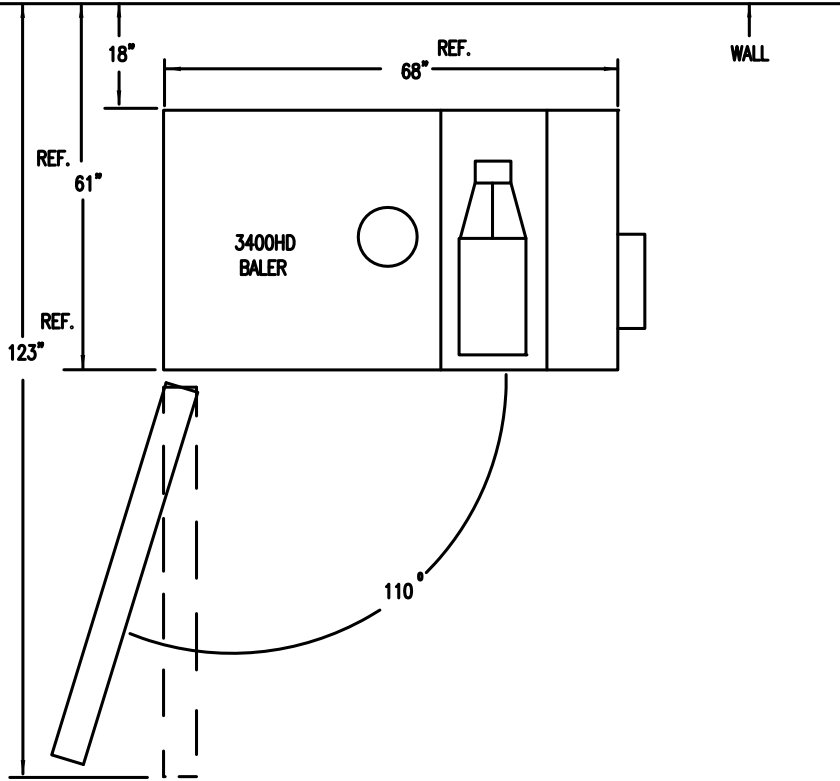

PTR BALER & COMPACTOR

NOT TO SCALE
 ALL DIMENSIONS FOR
 REFERENCE ONLY. ACTUAL
 MEASUREMENTS MAY VARY SLIGHTLY.

STANDARD COLOR: BALER GREEN 13-793

FRONT VIEW

SIDE VIEW

7/3/95